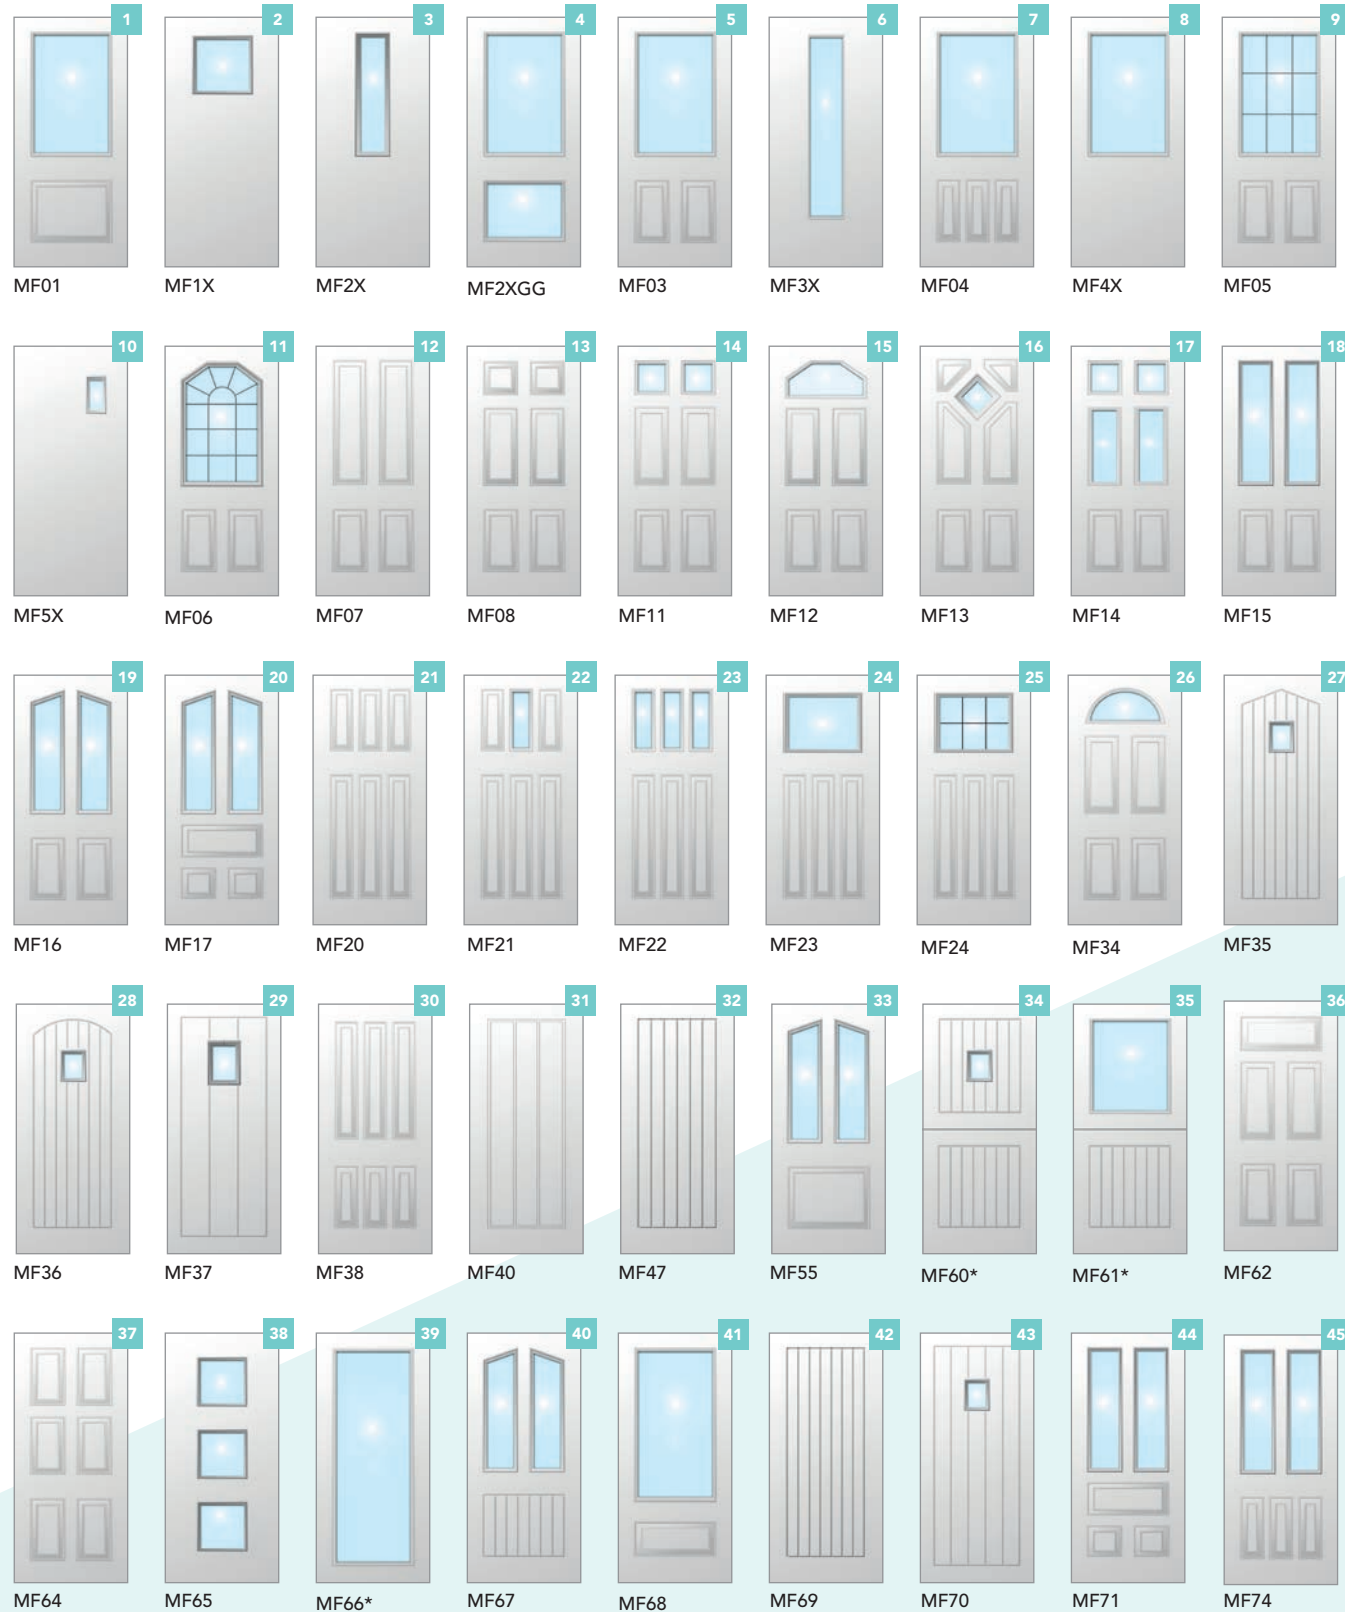

Style range

Our engineered timber doors come in more than 80 styles ideal for a variety of projects including heritage and contemporary developments.

Style range (cont.)